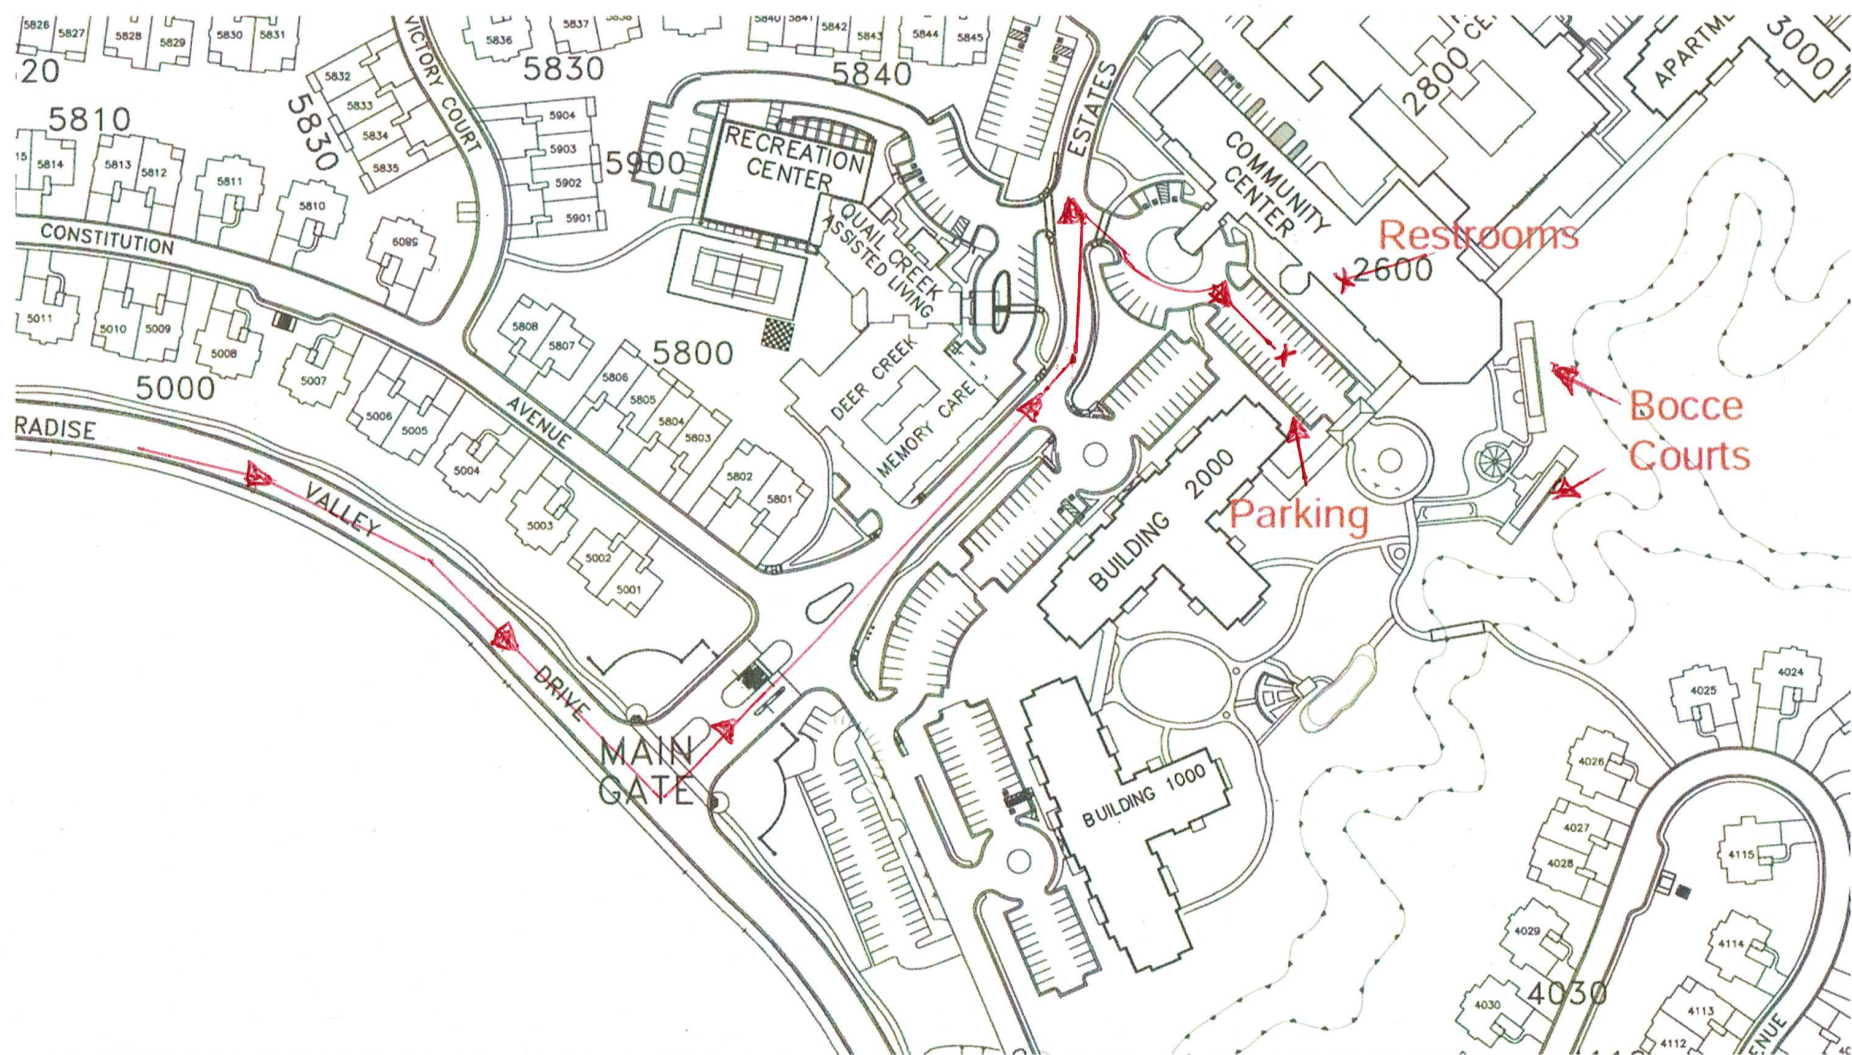

From Manuel Campos Parkway exit on I-80 east to
Paradise Valley Drive to PVE